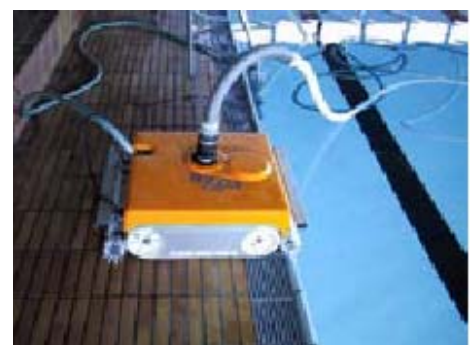

### WEDA DISCHARGE HOSE

Weda Pool Cleaners have many characteristics that give them that extra edge over your average cleaners. One example that differentiates us from the rest is the option to connect a discharge hose to your Weda pool cleaner and pump the water directly into the swimming pools own filter system allowing particles as small as 20 microns to be removed giving much cleaner water. This in turn means the use of chlorine can be decreased.

Another application for the hose outlet is for cleaning outdoor pools, especially the first time before opening for the summer season. Thanks to the powerful suction capacity of the Weda pool cleaners even thick layers of dirt and leaves can be removed. Whilst sand, leaves and dirt would clog a normal filter bag almost instantly, using the hose outlet, dirt and leaves can be pumped directly into the sewage system.